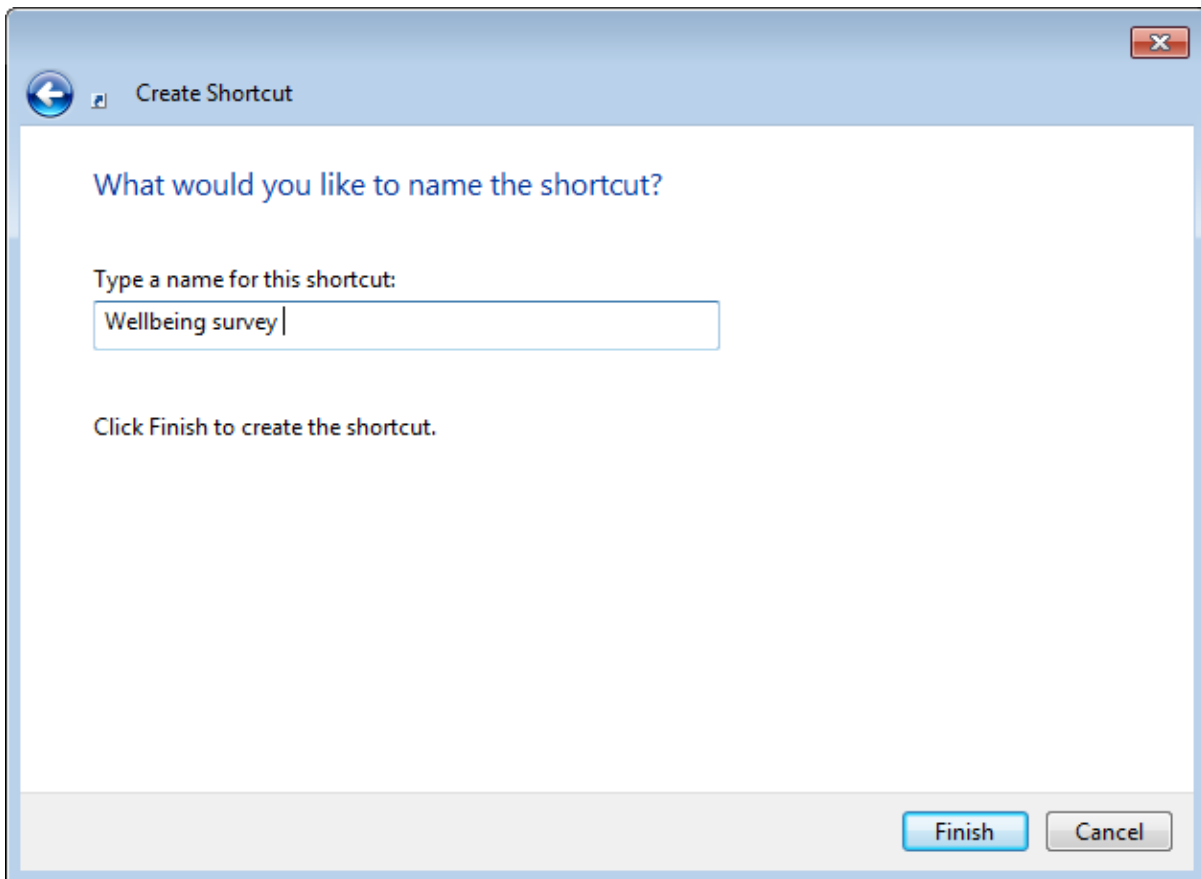

Step 3: Click **Next**, choose a name for the shortcut then click **Finish**.

This creates the shortcut on your desktop:

(Note that the icon will depend on your default web browser)