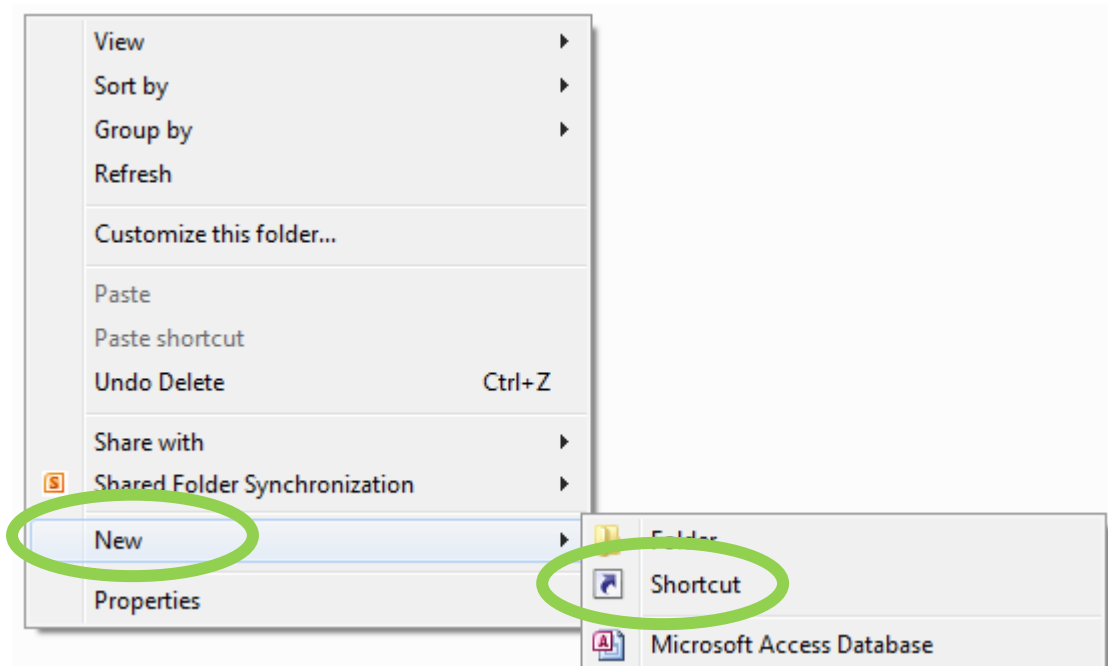

## How to make a web shortcut to access the survey

Step 1: Right-click in some space on your desktop and choose New -> Shortcut:

Step 2: Paste in the address: <https://app.keysurvey.co.uk/f/1188515/6cf8/>