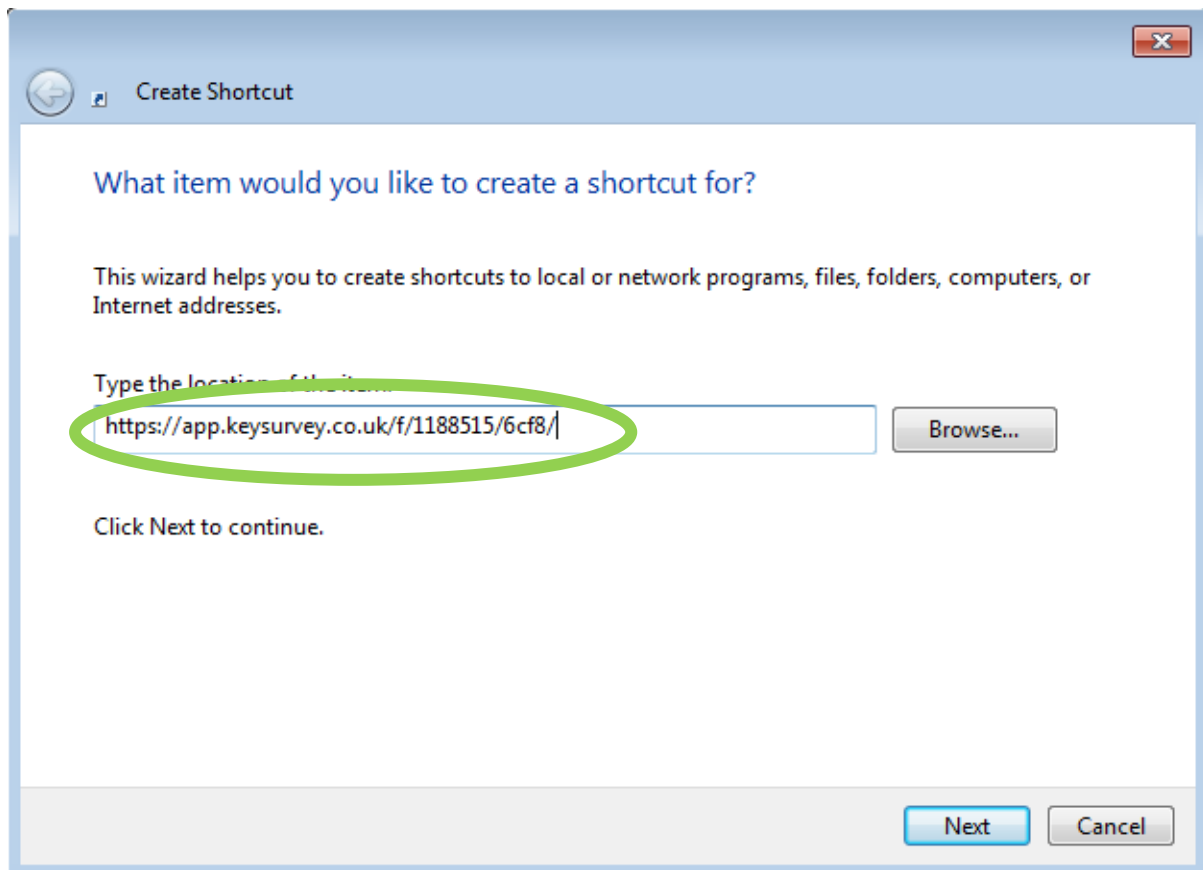

## How to make a web shortcut to access the survey

Step 1: Right-click in some space on your desktop and choose New -> Shortcut:

Step 2: Paste in the address: <https://app.keysurvey.co.uk/f/1188515/6cf8/>