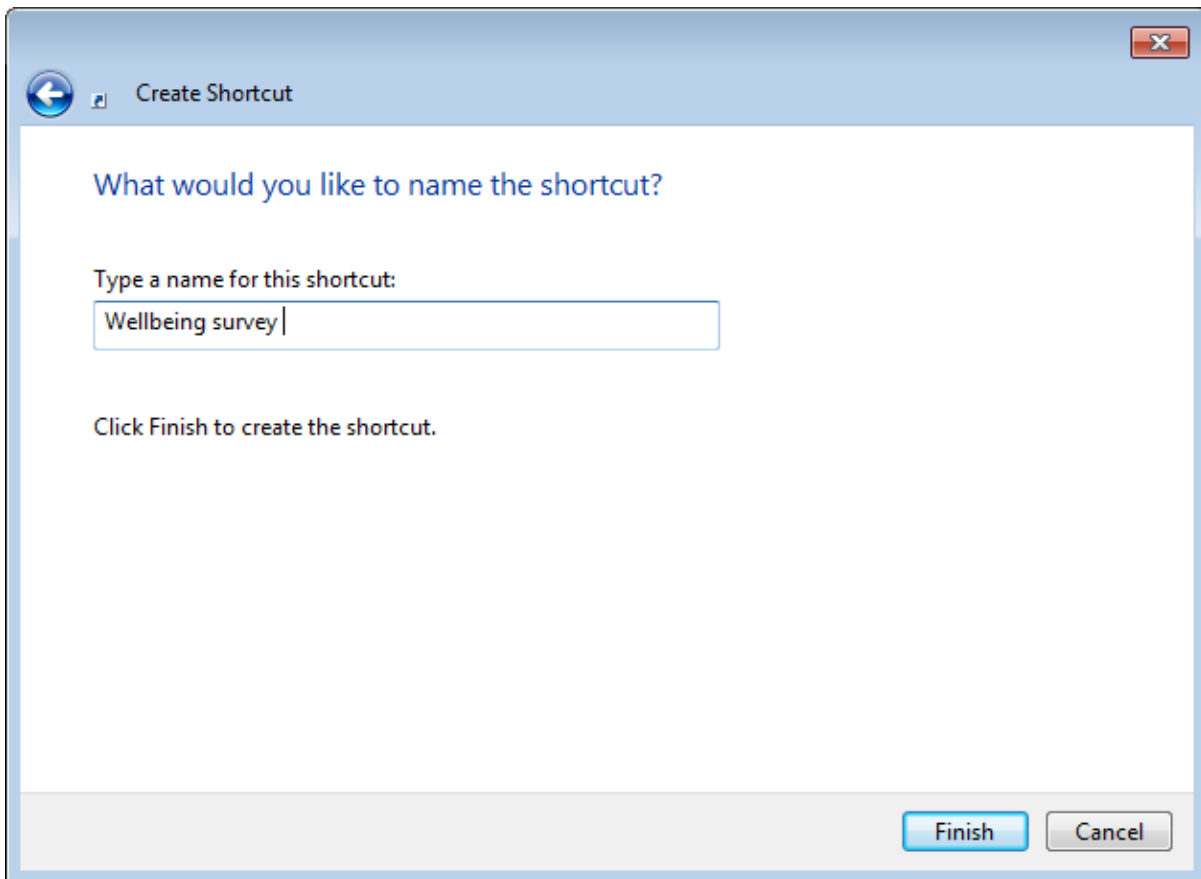

How to make a web shortcut to access the survey

Step 1: Right-click in some space on your desktop and choose New -> Shortcut:

Step 2: Paste in the address: <https://app.keysurvey.co.uk/f/1188514/ae1f/>

Step 3: Click **Next**, choose a name for the shortcut then click **Finish**.