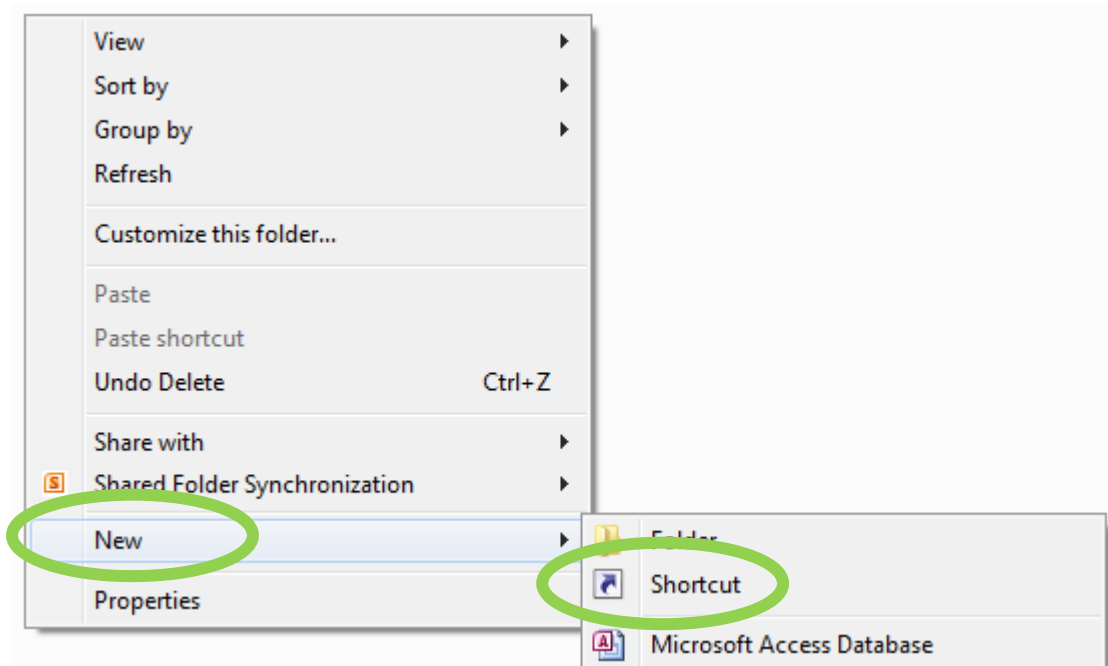

How to make a web shortcut to access the survey

Step 1: Right-click in some space on your desktop and choose New -> Shortcut:

Step 2: Paste in the address: <https://app.keysurvey.co.uk/f/1188514/ae1f/>

Step 3: Click **Next**, choose a name for the shortcut then click **Finish**.