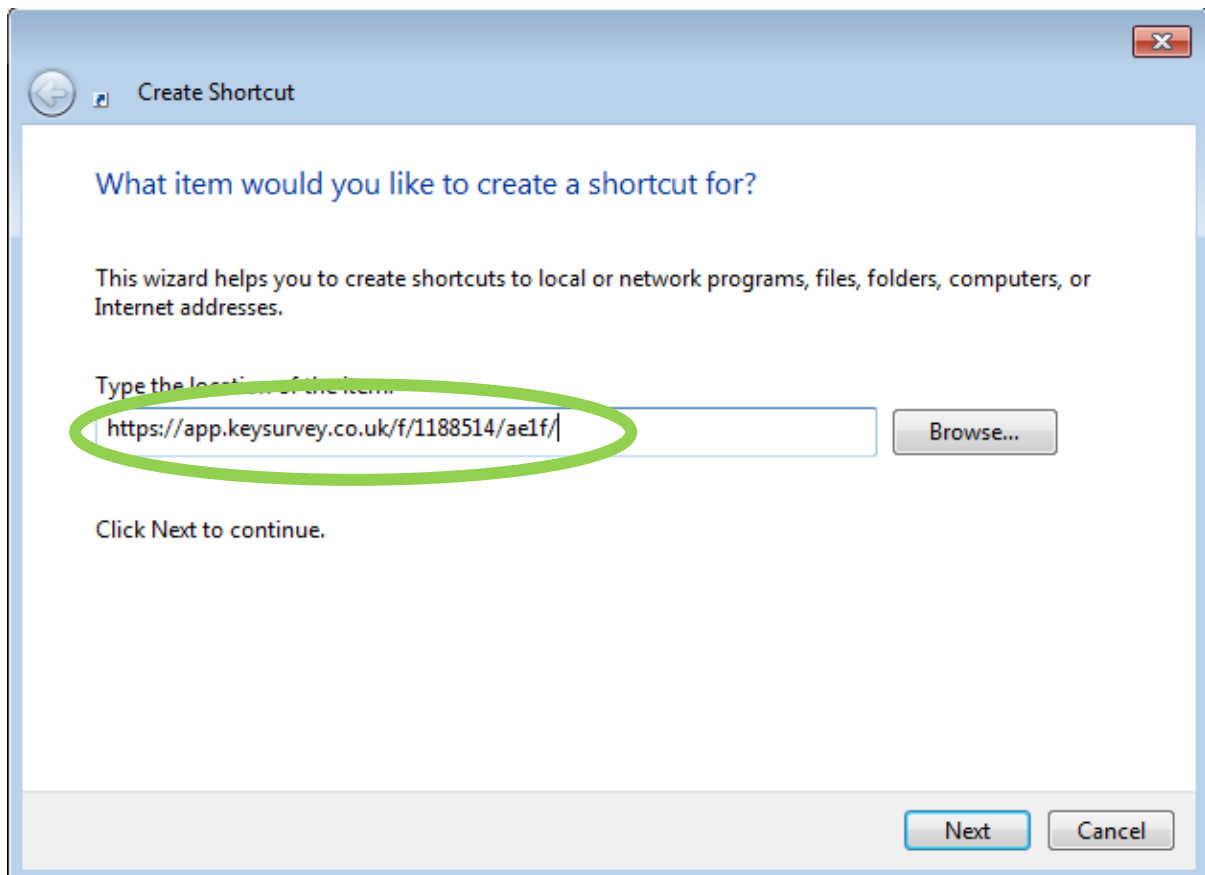

How to make a web shortcut to access the survey

Step 1: Right-click in some space on your desktop and choose New -> Shortcut:

Step 2: Paste in the address: <https://app.keysurvey.co.uk/f/1188514/ae1f/>

Step 3: Click **Next**, choose a name for the shortcut then click **Finish**.